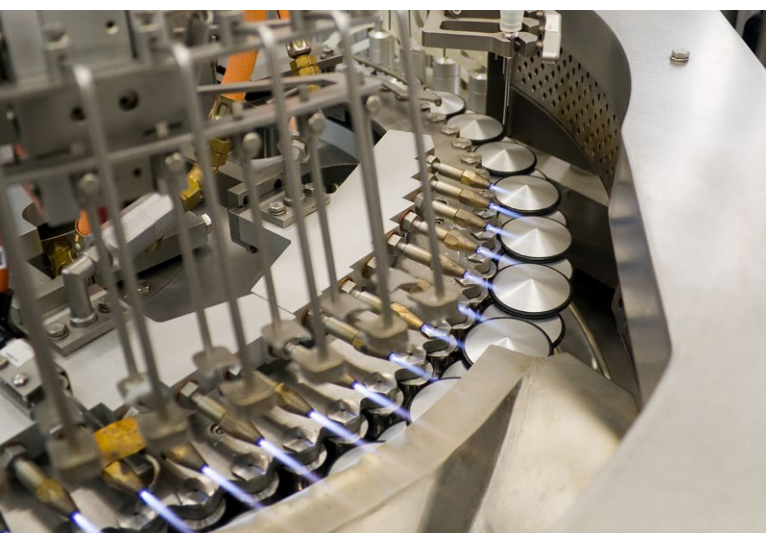

Highlights

- Reliability and extremely long service life
- Highest possible length accuracy and pair tolerances
- Optimum selection of materials and lubricants
- Maintenance-free MEGAlife chains – for applications where relubrication is impossible or undesirable
- Local customer care by iwis staff

iwis antriebssysteme regards itself as a **development partner** and technology leader who can help you to meet the challenges facing you. State-of-the-art **simulation and configuration tools developed in-house** help our design engineers to decide on the right products at an early stage.