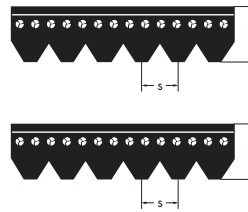

Juncor 

Correias de Ribes

Profiles:
PH, PJ, PK, PL, PM

Profiles:
EPH, EPJ

optibelt RB

RIBBED BELTS

	(E)PH	(E)PJ	PK	PL	PM
Nominal length	Reference length L_b	Reference length L_b	Reference length L_b	Reference length L_b	Reference length L_b
Nominal lengths unit	mm	mm	mm	mm	mm
Height of belt h [mm]	2.50	3.50	4.60	7.00	13.00
Weight per rib [kg/m]	0.005	0.009	0.023	0.041	0.114
Rib spacing s [mm]	1.60	2.34	3.56	4.70	9.40
Minimum pulley diameter [mm]	13	20	45	75	180

- Non stock items

Further dimensions and minimum order quantities on request.

optibelt RB are also available as elastic ribbed belts with EPH and EPJ profiles.

optibelt RB are also available as double ribbed belts, also with aramid cord as PK / PL profile.

Intermediate lengths

Note: Custom ribbed belts may differ from the standard construction. Please contact our technical engineers.

Elastic ribbed belts

Length range depends on the profile, from 250 mm to 2500 mm.