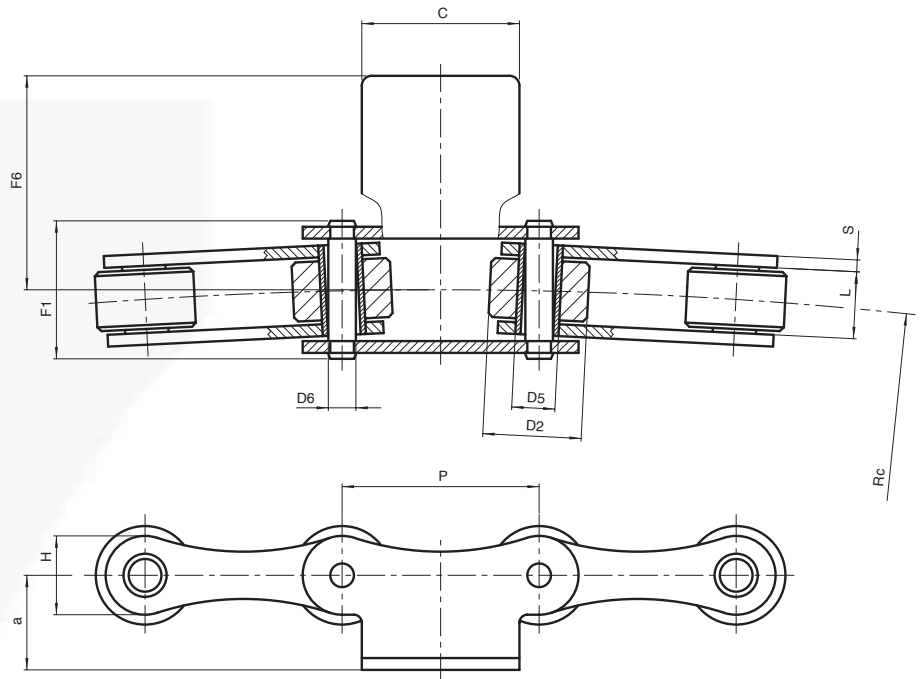

CHAINS FOR SPECIAL APPLICATIONS – FREEZING TUNNELS

HARDENING TUNNEL

Chain N.	P mm	L mm	D2 mm	D5 mm	D6 mm	H mm	S mm	F1 mm	a mm	c mm	F6 mm	Breaking load N	Notes
W1947*	50	17	25	11	7	20	3	33,5	-24	40	54	30.000	attachm. position variable

HARDENING TUNNEL