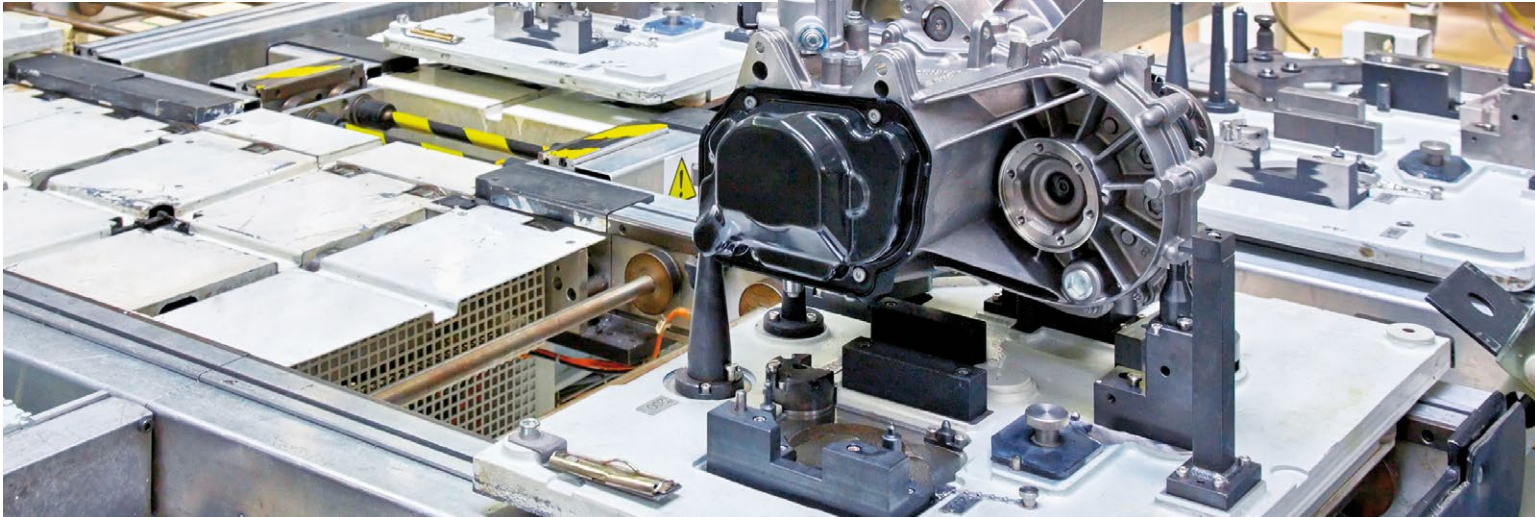

Juncor 

iwis

antriebssysteme
wir bewegen die welt

**Soluções para
a Indústria
Automóvel**

iwis solutions for the automotive industry

Innovative solutions are becoming increasingly important in securing the long-term future of the automotive industry. High cycle times and the just-in-time principle require **production components to be absolutely reliable**. Our **individual precision chain systems** make it easier for you to implement innovations and optimise the production process – because together, we move the world!

iwis manufactures precision chain systems and offers individual solutions for **critical factors** such as length tolerances, various temperature ranges, freedom from maintenance and the **highest possible availability** of our customers' production facilities.

iwis antriebssysteme – technology leader and your ideal partner for every transport solution!

Highlights

- Increased productivity and running times
- Greatest possible length accuracy and pair tolerances
- Optimum lubrication and sintered metal bushes for maintenance-free running
- Low-friction rollers save energy
- On-site help and support by iwis staff