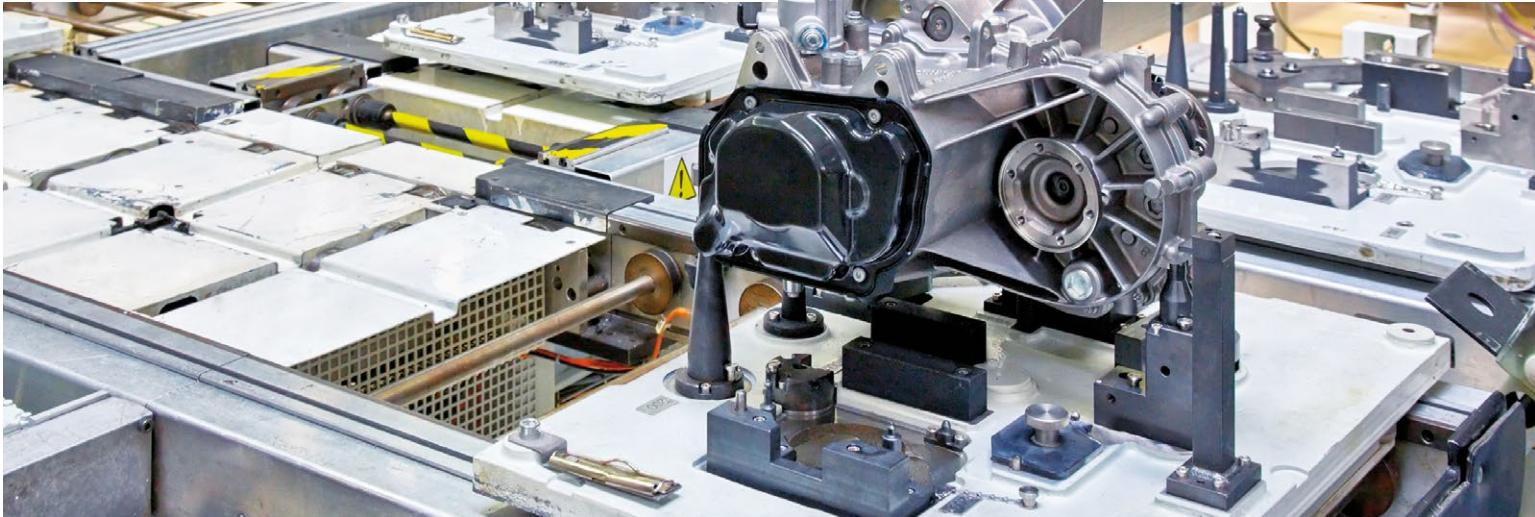

Juncor 

iwis
antriebssysteme
wir bewegen die welt

Brochura sector auto

iwis solutions for the automotive industry

Innovative solutions are becoming increasingly important in securing the long-term future of the automotive industry. High cycle times and the just-in-time principle require **production components to be absolutely reliable**. Our **individual precision chain systems** make it easier for you to implement innovations and optimise the production process – because together, we move the world!

iwis manufactures precision chain systems and offers individual solutions for **critical factors** such as length tolerances, various temperature ranges, freedom from maintenance and the **highest possible availability** of our customers' production facilities.

iwis antriebssysteme – technology leader and your ideal partner for every transport solution!

Highlights

- Increased productivity and running times
- Greatest possible length accuracy and pair tolerances
- Optimum lubrication and sintered metal bushes for maintenance-free running
- Low-friction rollers save energy
- On-site help and support by iwis staff